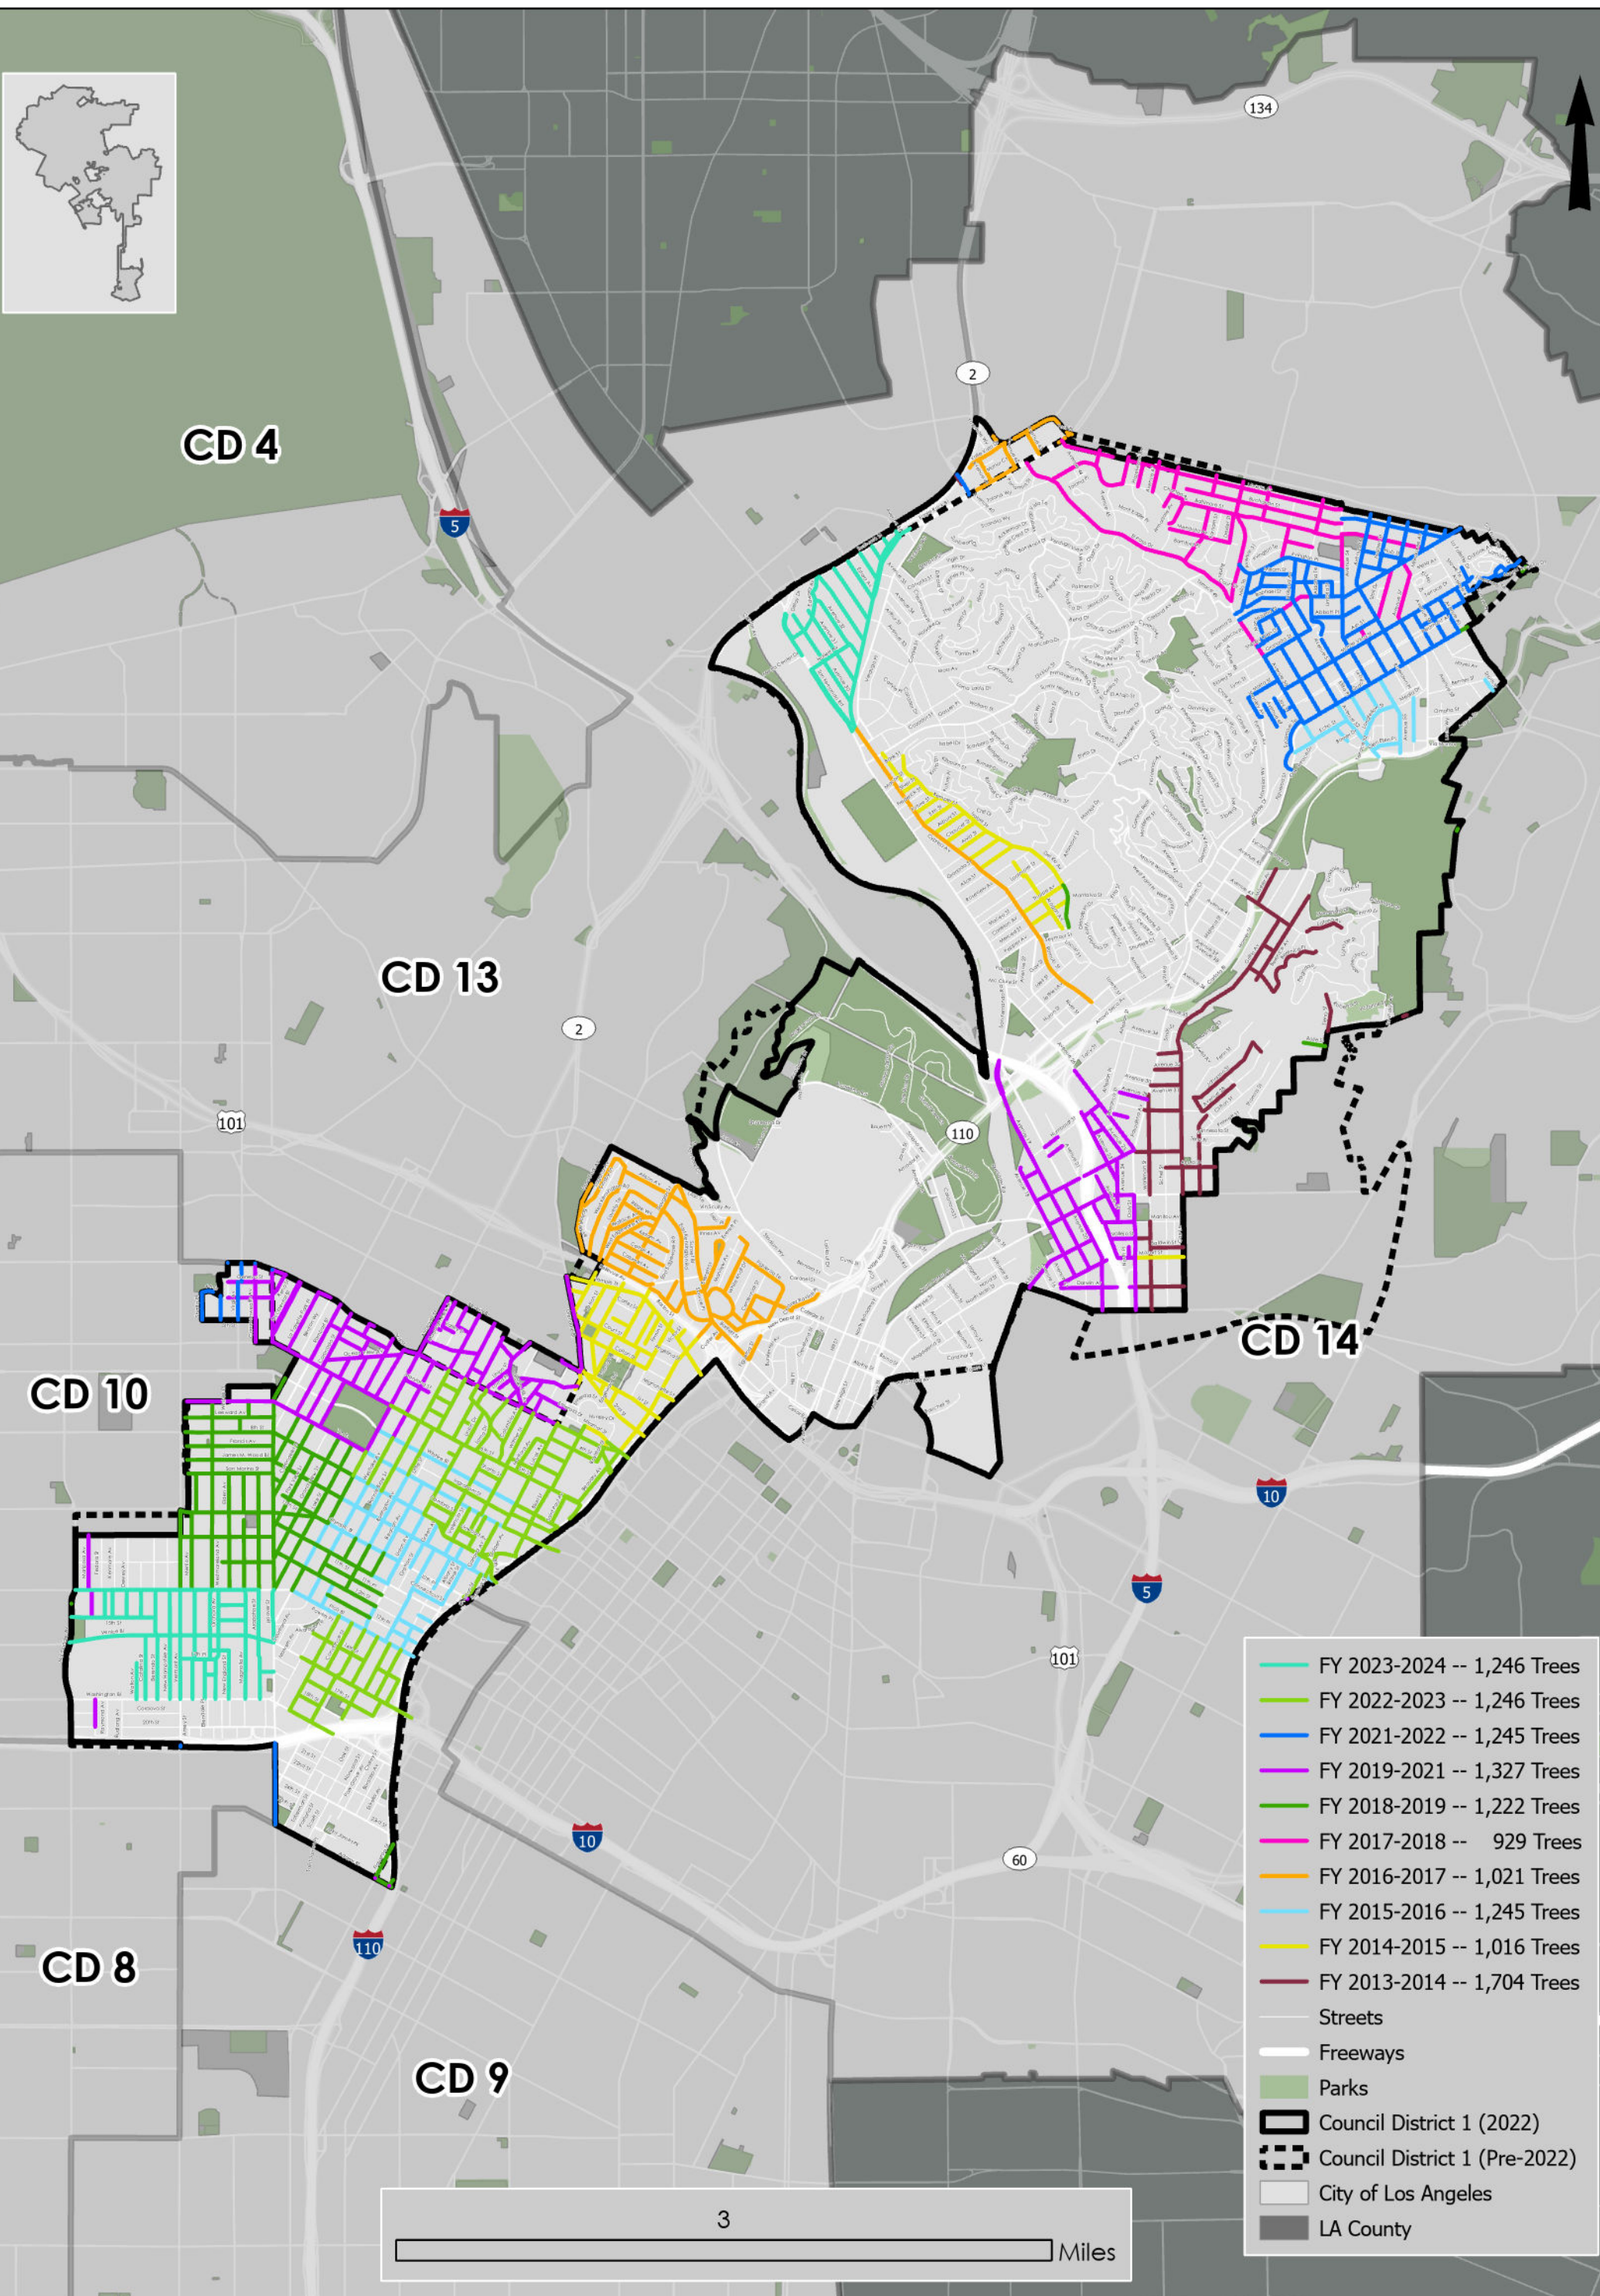

Tree Trimming Council District 1

| | |
|--|-------------------------------|
| | FY 2023-2024 -- 1,246 Trees |
| | FY 2022-2023 -- 1,246 Trees |
| | FY 2021-2022 -- 1,245 Trees |
| | FY 2019-2021 -- 1,327 Trees |
| | FY 2018-2019 -- 1,222 Trees |
| | FY 2017-2018 -- 929 Trees |
| | FY 2016-2017 -- 1,021 Trees |
| | FY 2015-2016 -- 1,245 Trees |
| | FY 2014-2015 -- 1,016 Trees |
| | FY 2013-2014 -- 1,704 Trees |
| | Streets |
| | Freeways |
| | Parks |
| | Council District 1 (2022) |
| | Council District 1 (Pre-2022) |
| | City of Los Angeles |
| | LA County |