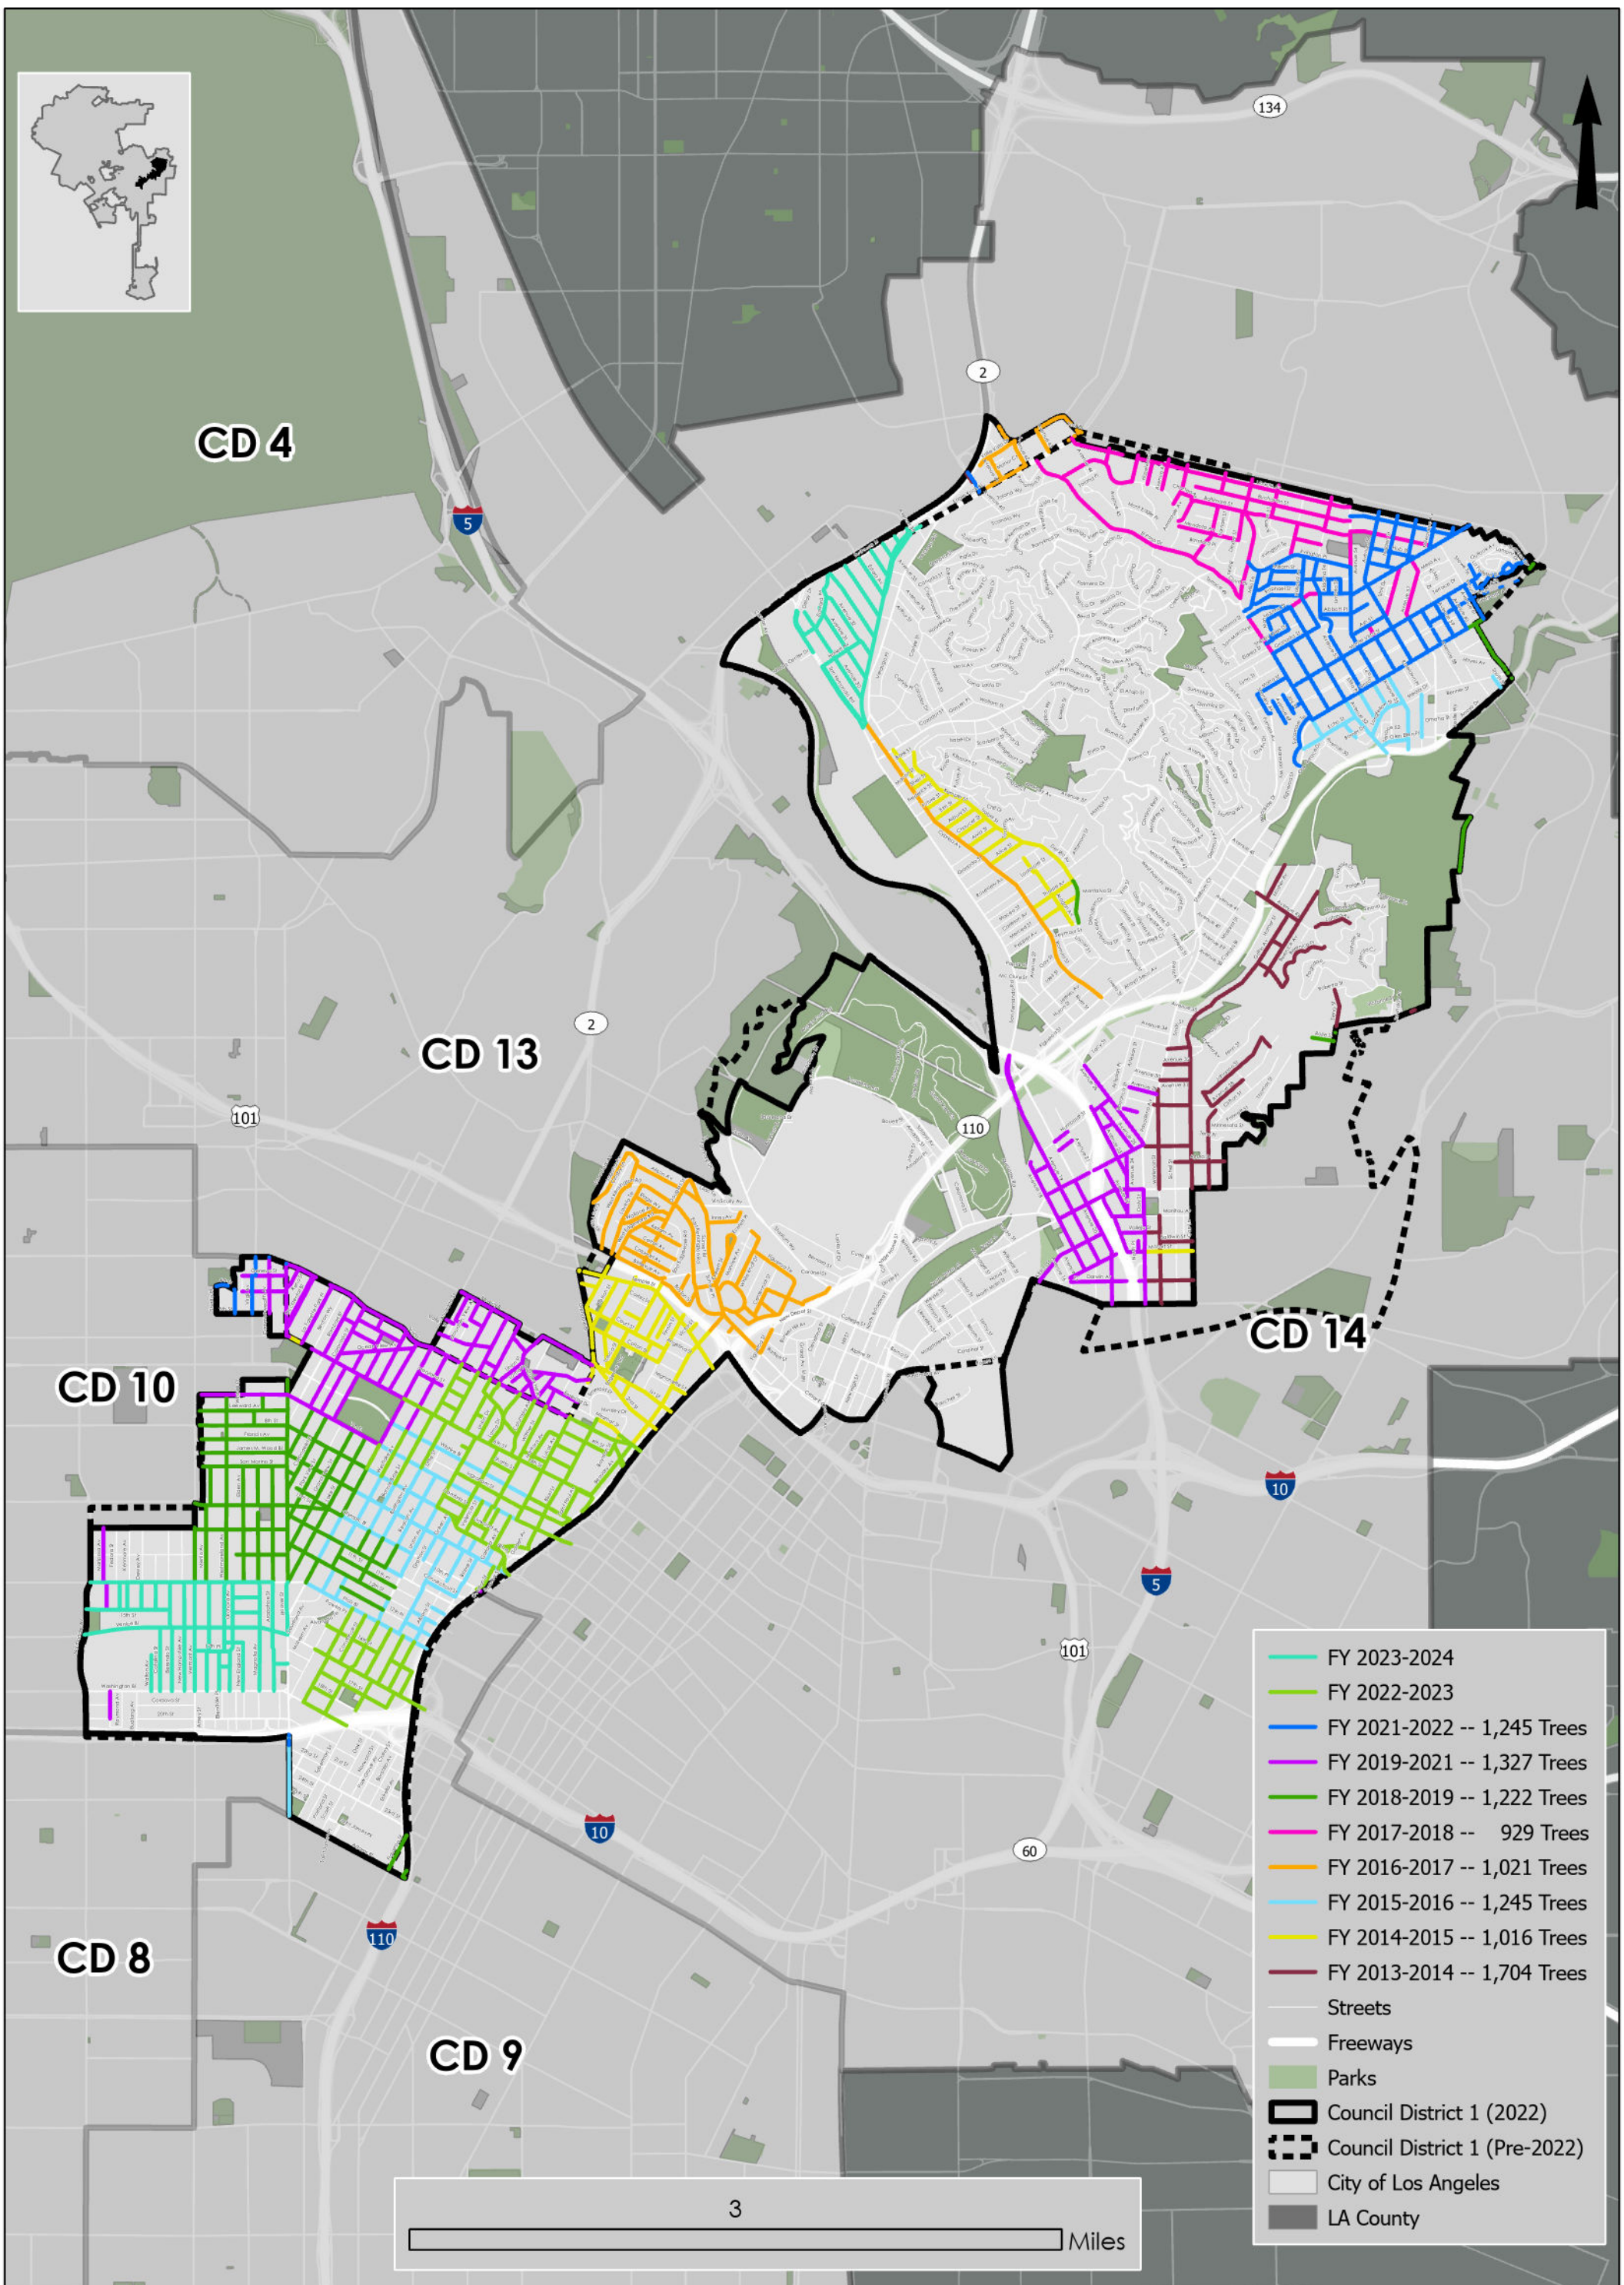

# Tree Trimming Council District 1

- FY 2023-2024
- FY 2022-2023
- FY 2021-2022 -- 1,245 Trees
- FY 2019-2021 -- 1,327 Trees
- FY 2018-2019 -- 1,222 Trees
- FY 2017-2018 -- 929 Trees
- FY 2016-2017 -- 1,021 Trees
- FY 2015-2016 -- 1,245 Trees
- FY 2014-2015 -- 1,016 Trees
- FY 2013-2014 -- 1,704 Trees
- Streets
- Freeways
- Parks
- Council District 1 (2022)
- Council District 1 (Pre-2022)
- City of Los Angeles
- LA County

3 Miles