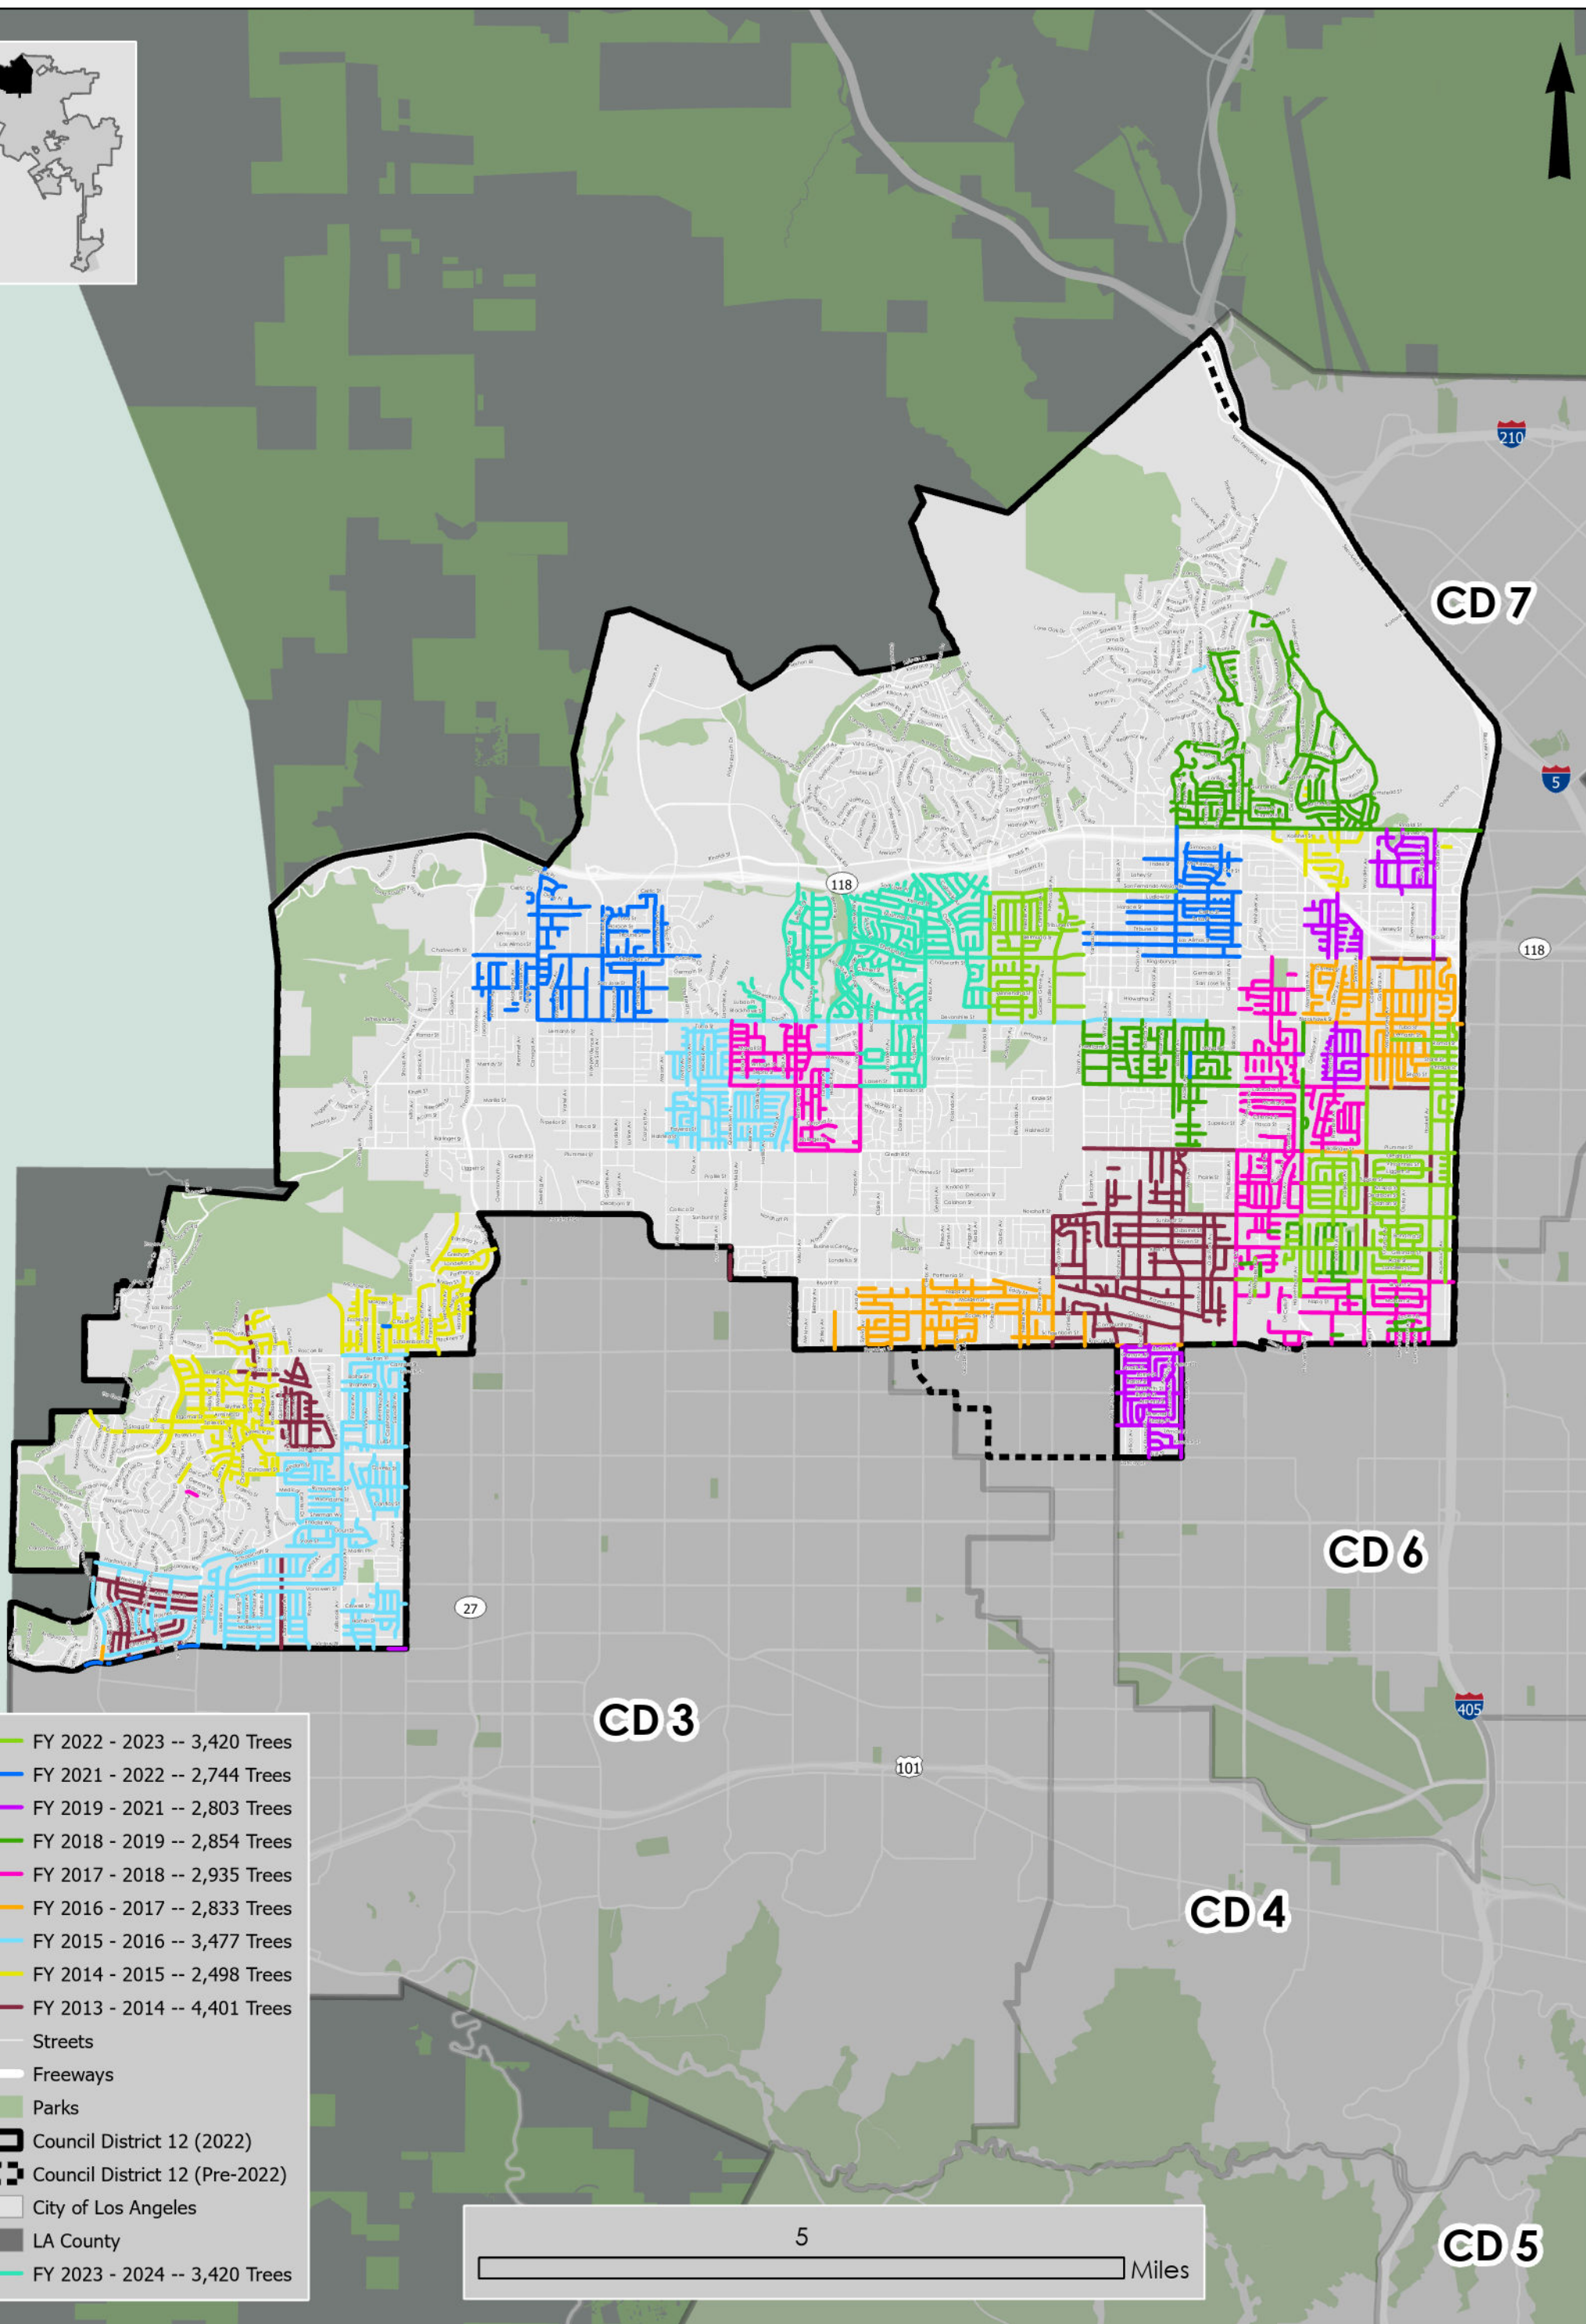

Tree Trimming Council District 12

- FY 2022 - 2023 -- 3,420 Trees
- FY 2021 - 2022 -- 2,744 Trees
- FY 2019 - 2021 -- 2,803 Trees
- FY 2018 - 2019 -- 2,854 Trees
- FY 2017 - 2018 -- 2,935 Trees
- FY 2016 - 2017 -- 2,833 Trees
- FY 2015 - 2016 -- 3,477 Trees
- FY 2014 - 2015 -- 2,498 Trees
- FY 2013 - 2014 -- 4,401 Trees
- Streets
- Freeways
- Parks
- Council District 12 (2022)
- Council District 12 (Pre-2022)
- City of Los Angeles
- LA County
- FY 2023 - 2024 -- 3,420 Trees

CD 3

CD 6

CD 4

CD 5

CD 7