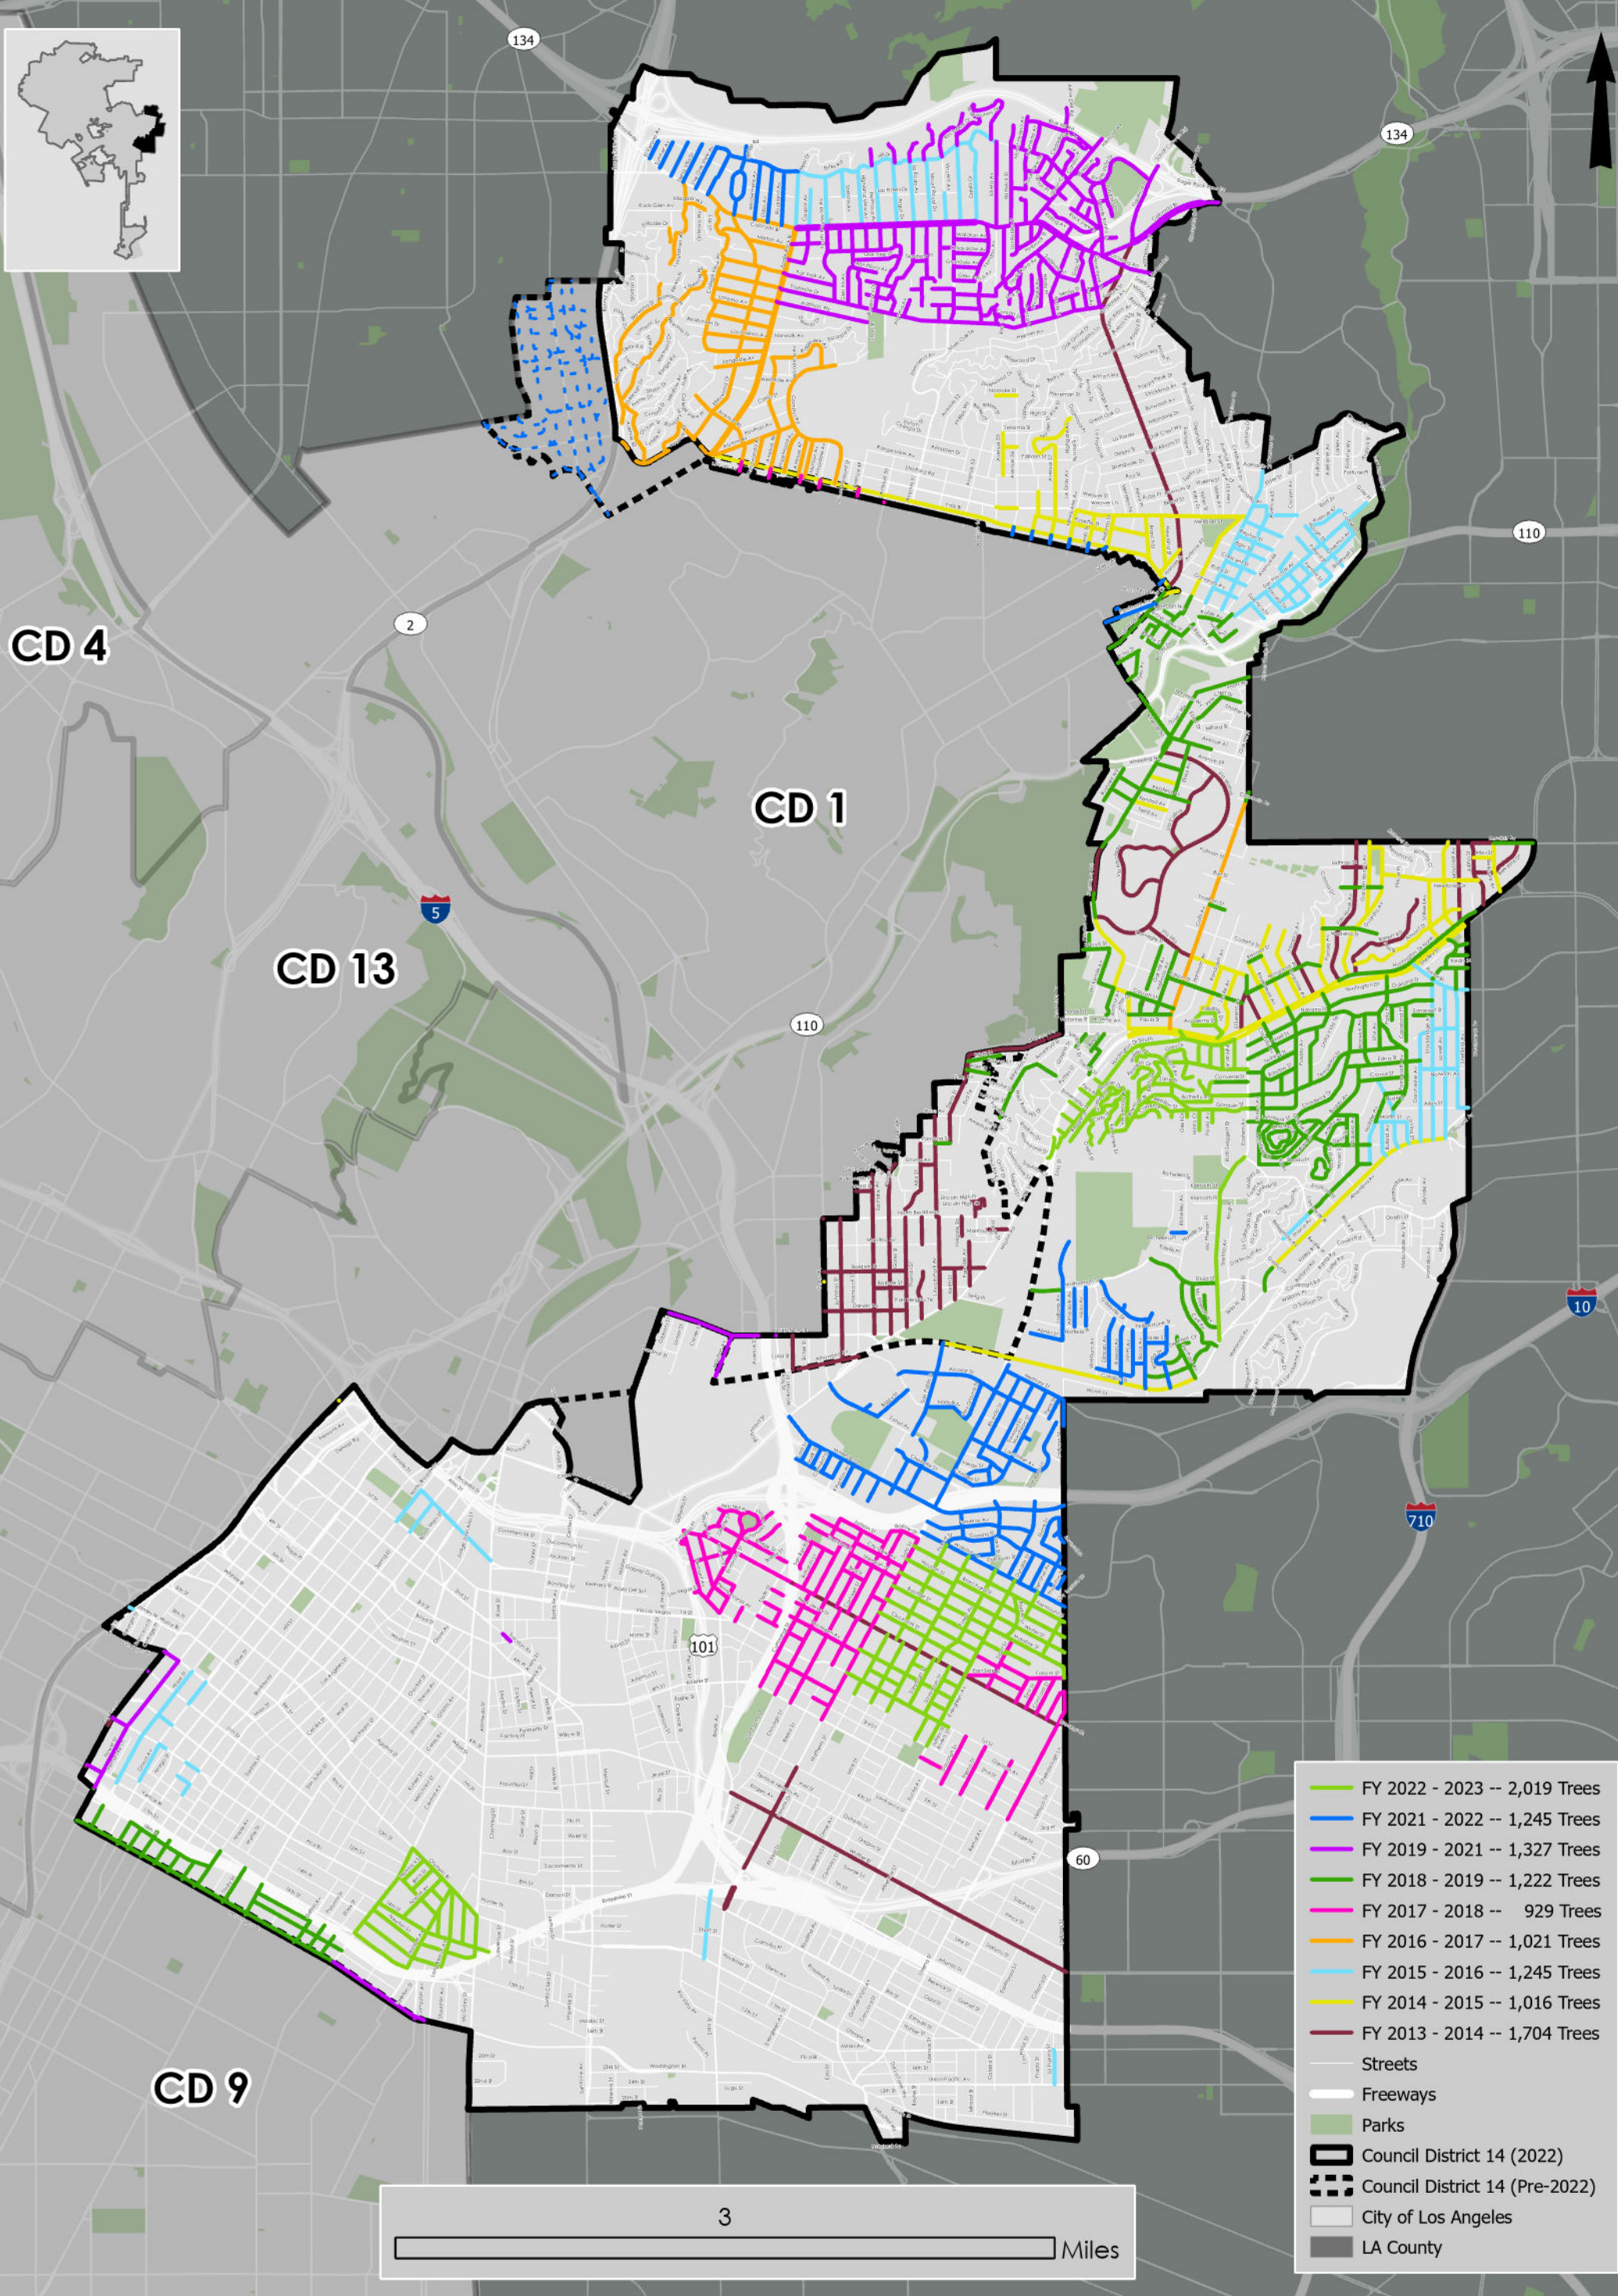

Tree Trimming Council District 14

	FY 2022 - 2023 -- 2,019 Trees
	FY 2021 - 2022 -- 1,245 Trees
	FY 2019 - 2021 -- 1,327 Trees
	FY 2018 - 2019 -- 1,222 Trees
	FY 2017 - 2018 -- 929 Trees
	FY 2016 - 2017 -- 1,021 Trees
	FY 2015 - 2016 -- 1,245 Trees
	FY 2014 - 2015 -- 1,016 Trees
	FY 2013 - 2014 -- 1,704 Trees
	Streets
	Freeways
	Parks
	Council District 14 (2022)
	Council District 14 (Pre-2022)
	City of Los Angeles
	LA County

3 Miles