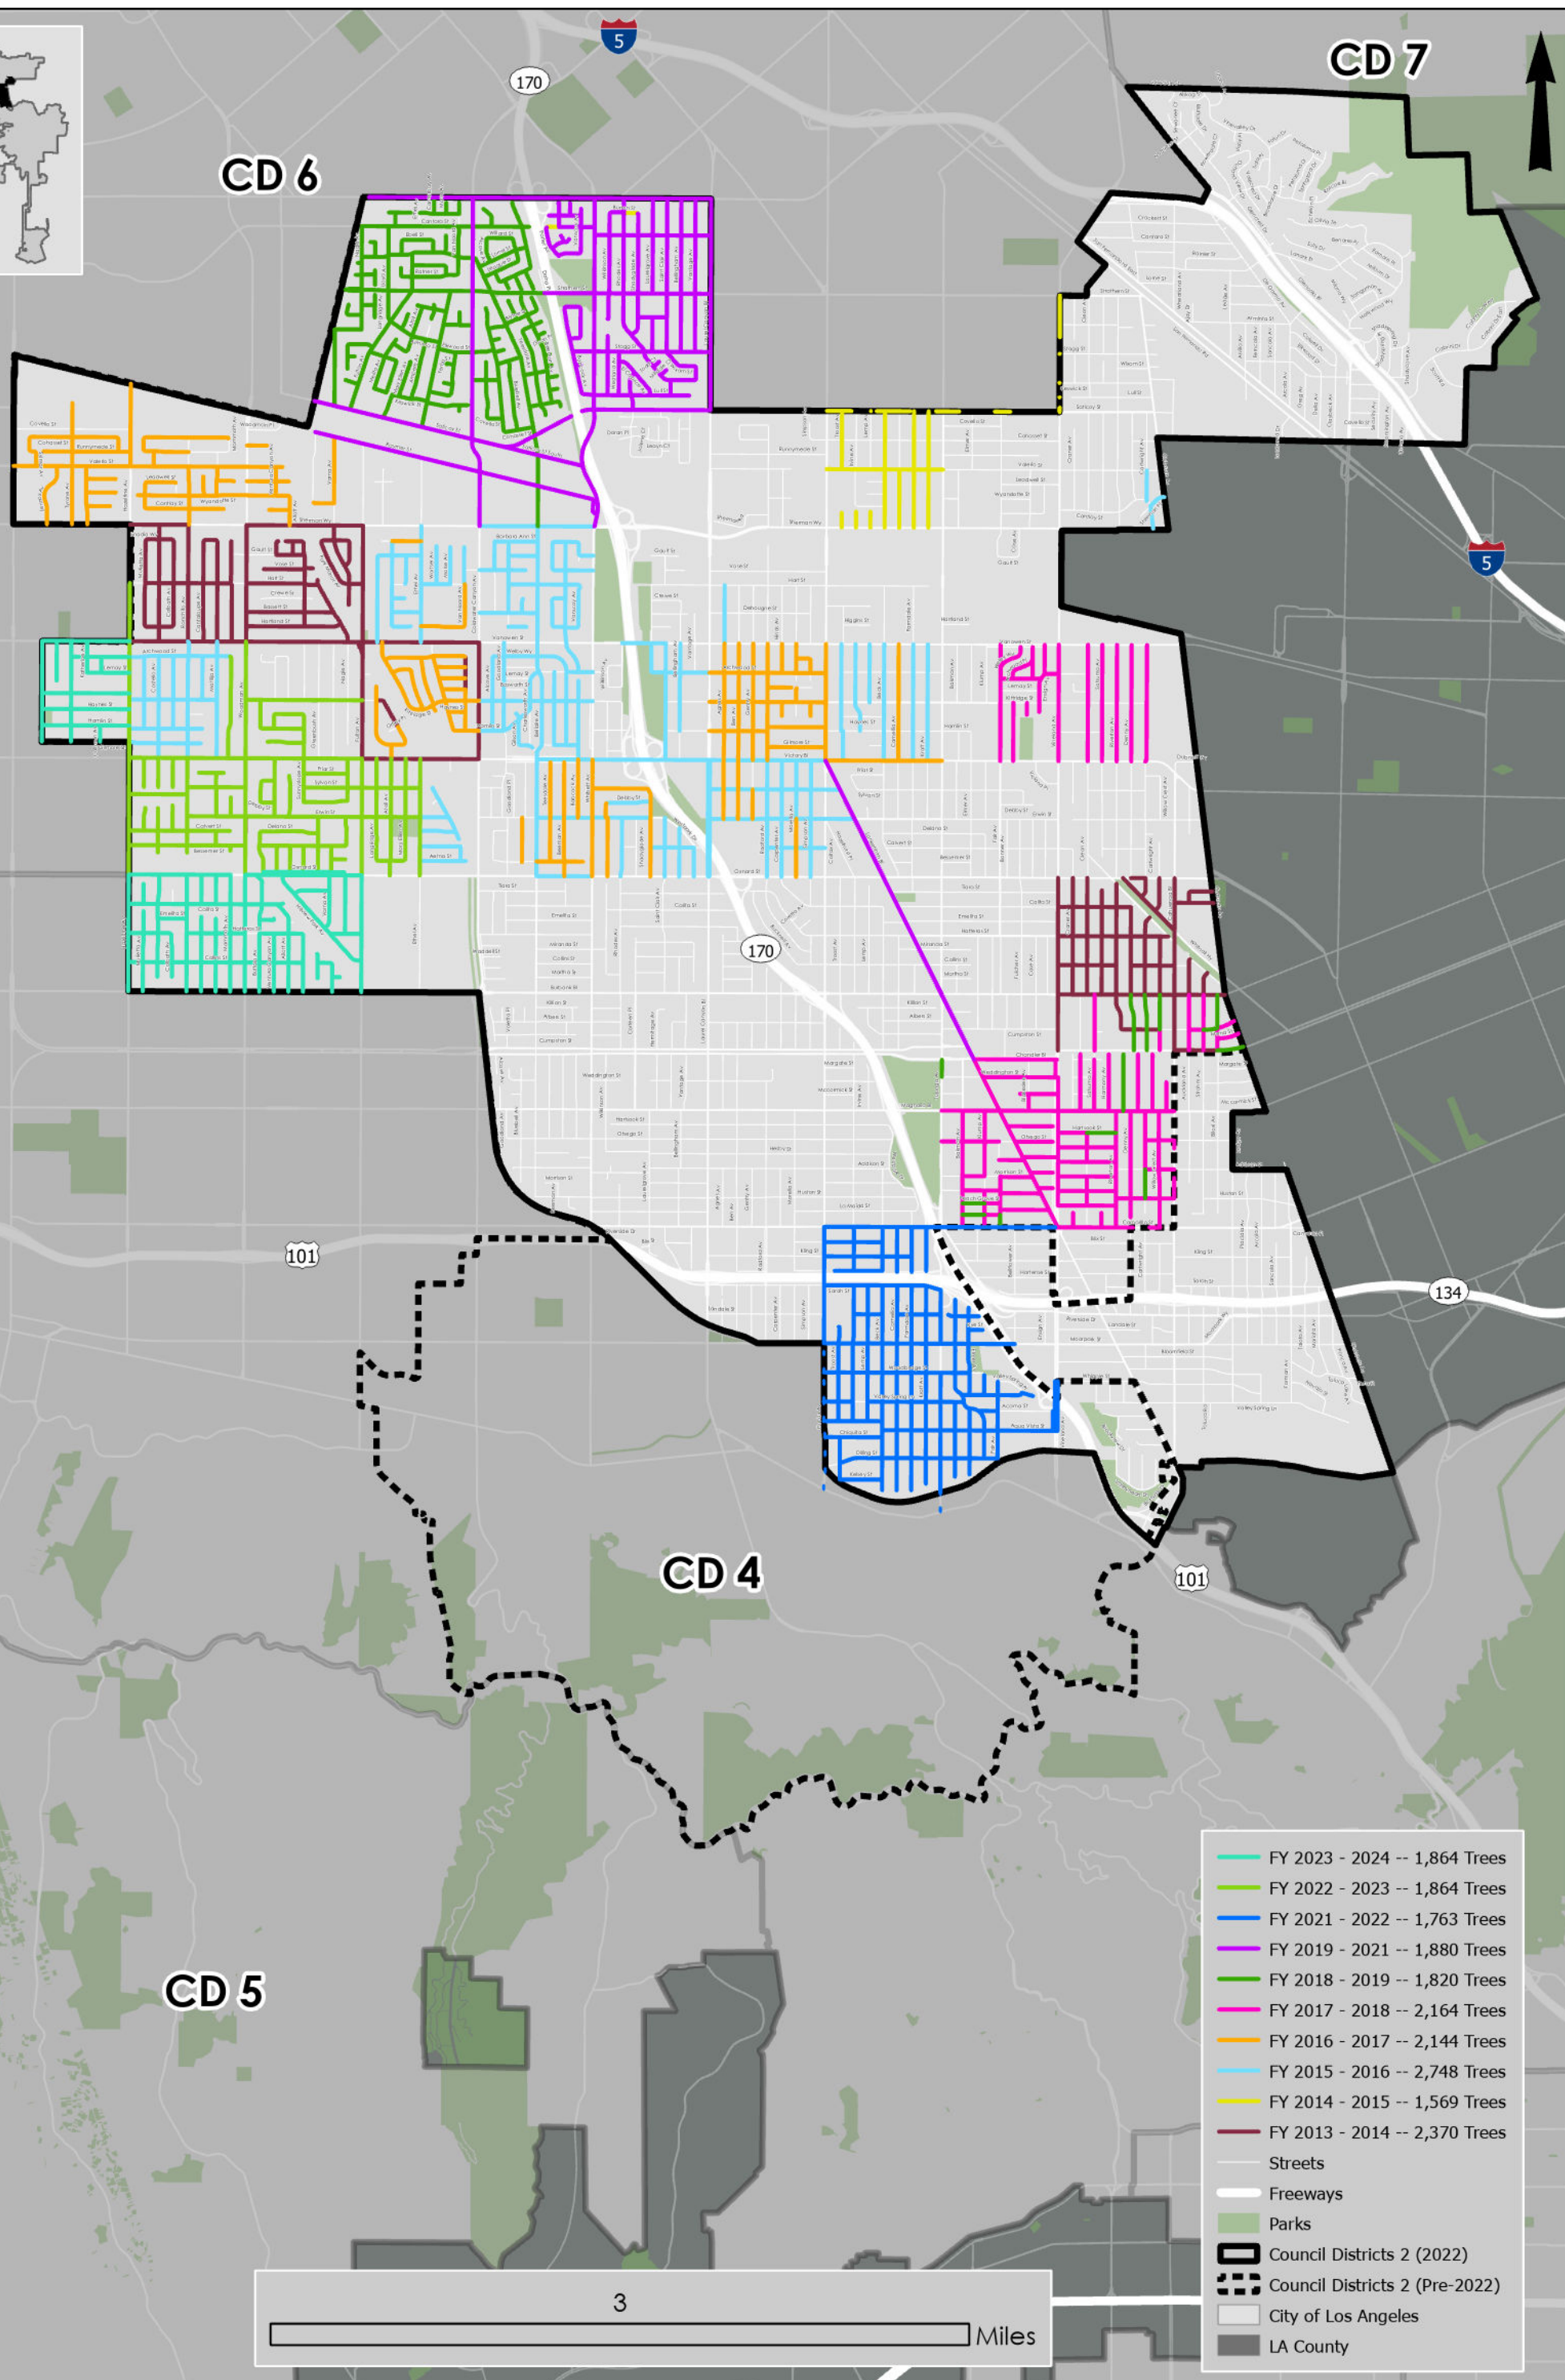

Tree Trimming Council District 2

- FY 2023 - 2024 -- 1,864 Trees
- FY 2022 - 2023 -- 1,864 Trees
- FY 2021 - 2022 -- 1,763 Trees
- FY 2019 - 2021 -- 1,880 Trees
- FY 2018 - 2019 -- 1,820 Trees
- FY 2017 - 2018 -- 2,164 Trees
- FY 2016 - 2017 -- 2,144 Trees
- FY 2015 - 2016 -- 2,748 Trees
- FY 2014 - 2015 -- 1,569 Trees
- FY 2013 - 2014 -- 2,370 Trees
- Streets
- Freeways
- Parks
- Council Districts 2 (2022)
- Council Districts 2 (Pre-2022)
- City of Los Angeles
- LA County