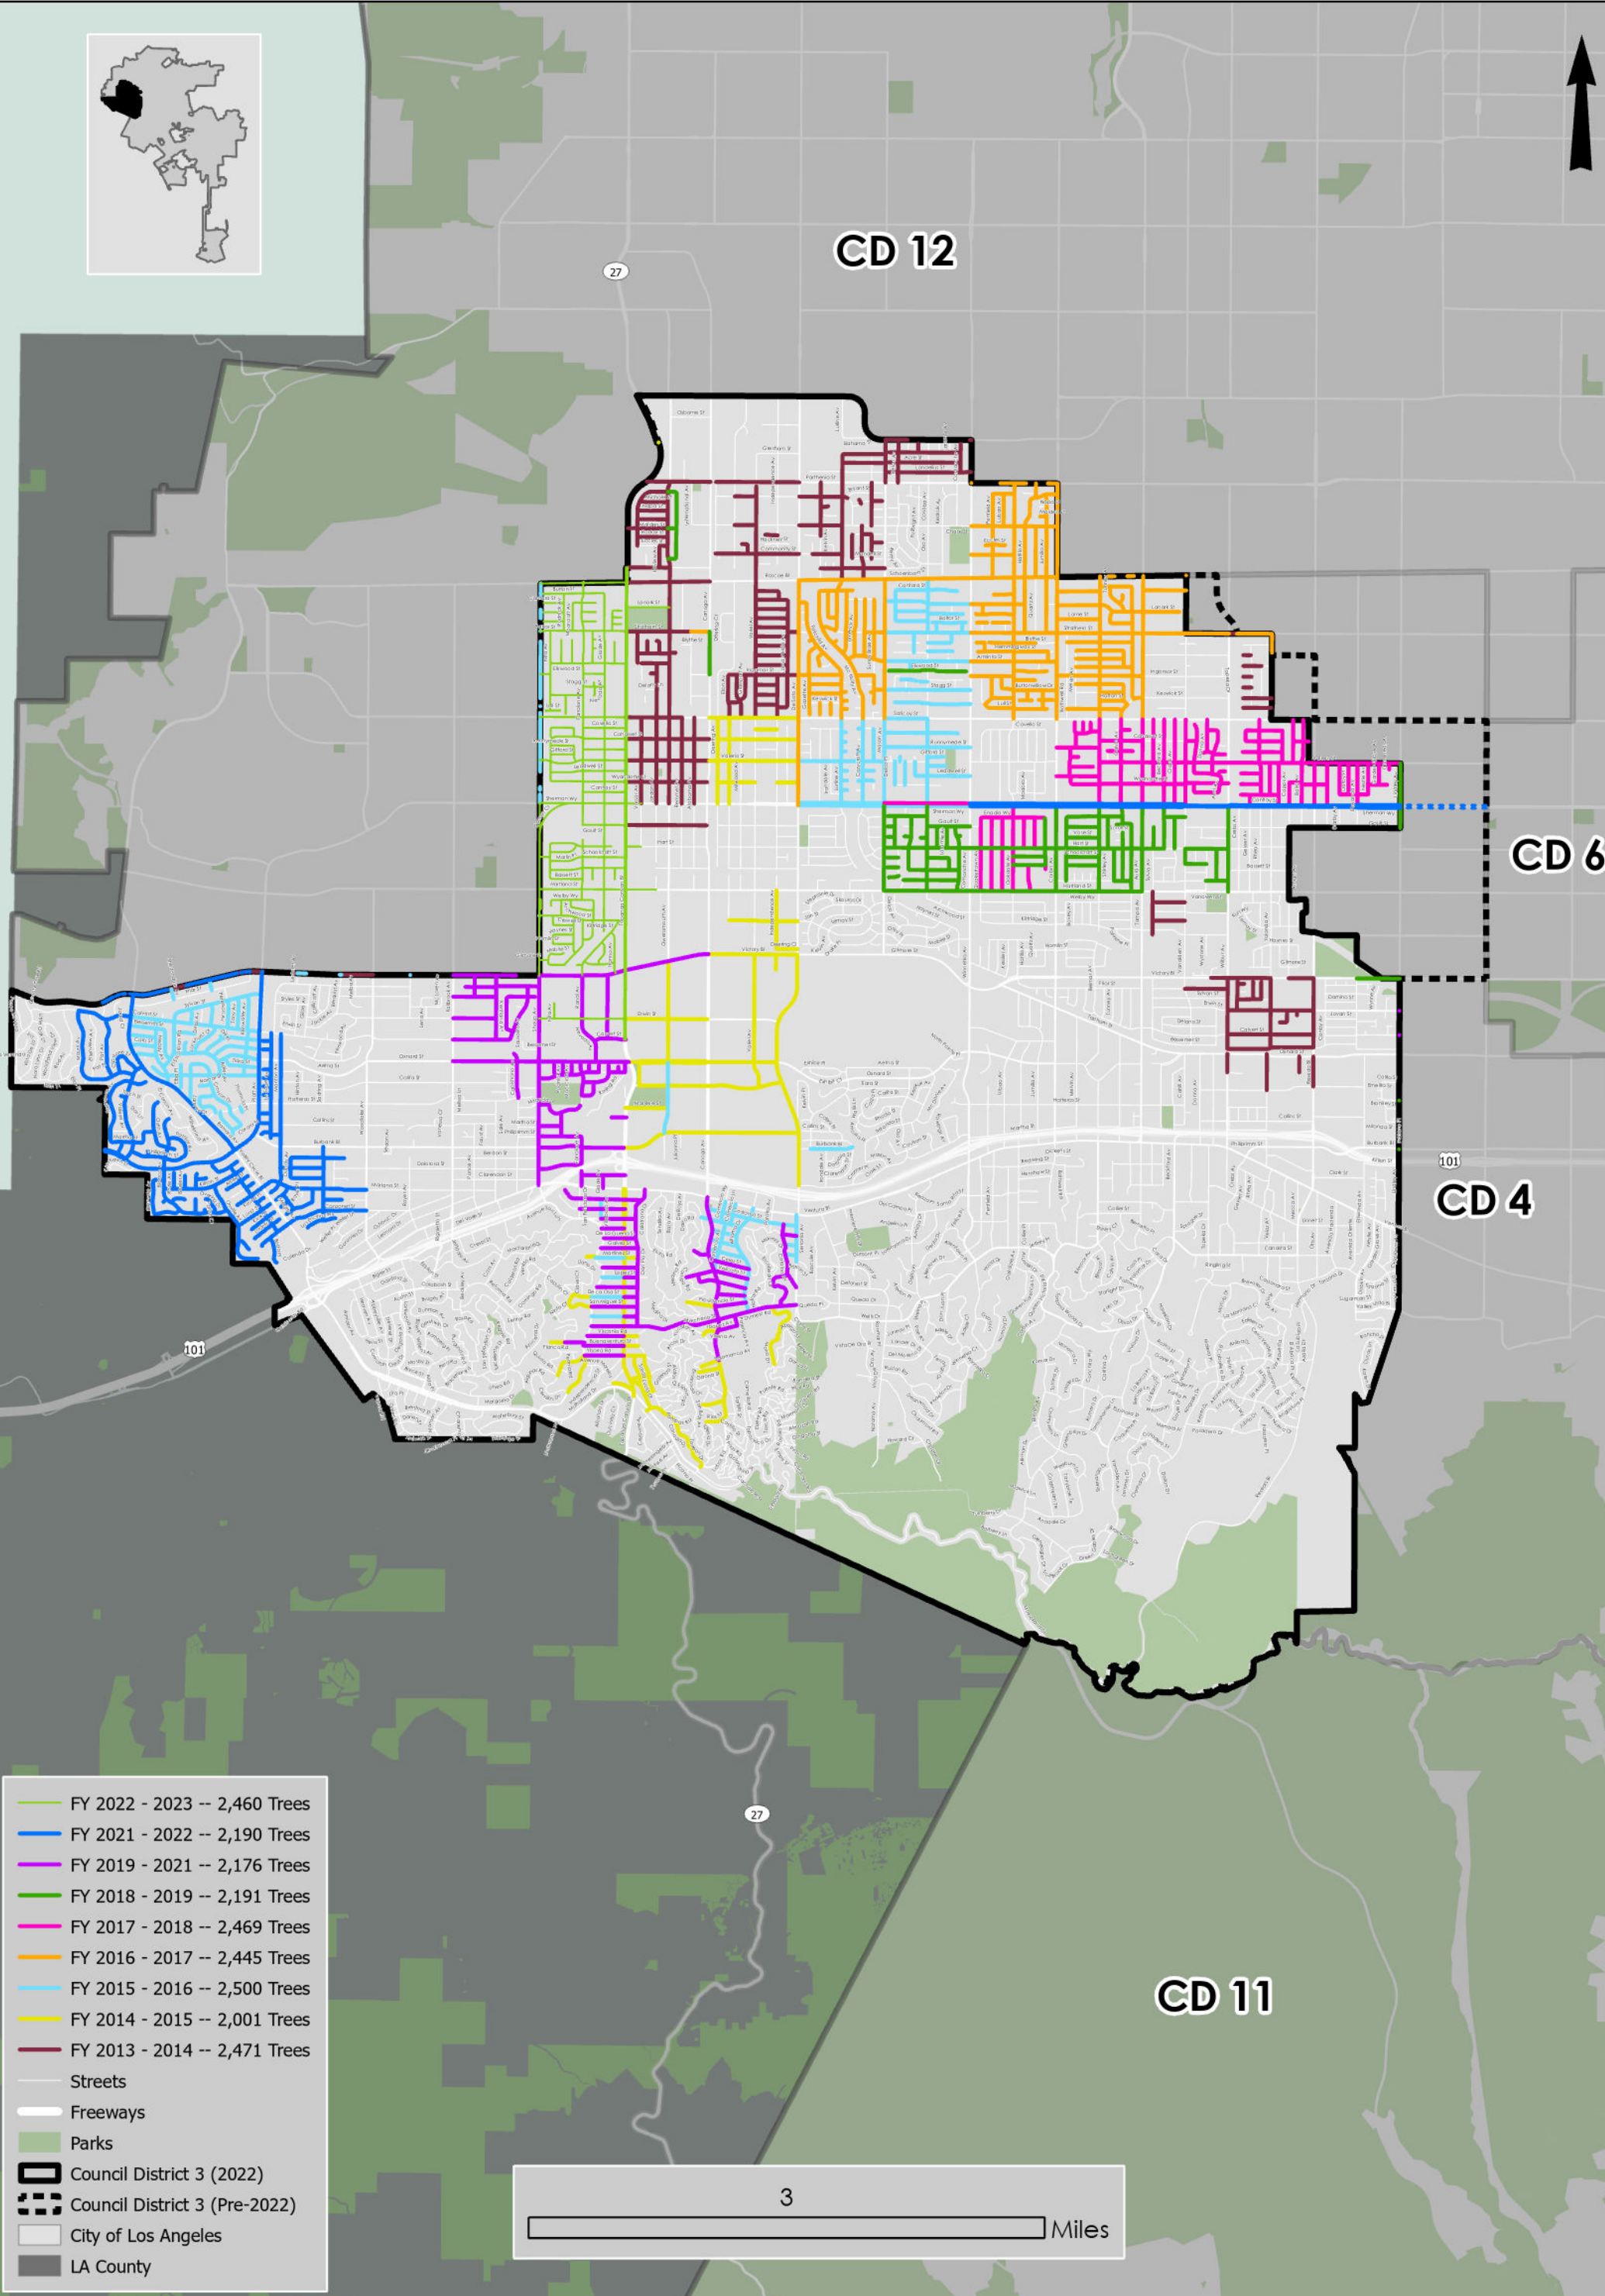

Tree Trimming Council District 3

- FY 2022 - 2023 -- 2,460 Trees
- FY 2021 - 2022 -- 2,190 Trees
- FY 2019 - 2021 -- 2,176 Trees
- FY 2018 - 2019 -- 2,191 Trees
- FY 2017 - 2018 -- 2,469 Trees
- FY 2016 - 2017 -- 2,445 Trees
- FY 2015 - 2016 -- 2,500 Trees
- FY 2014 - 2015 -- 2,001 Trees
- FY 2013 - 2014 -- 2,471 Trees
- Streets
- Freeways
- Parks
- Council District 3 (2022)
- Council District 3 (Pre-2022)
- City of Los Angeles
- LA County