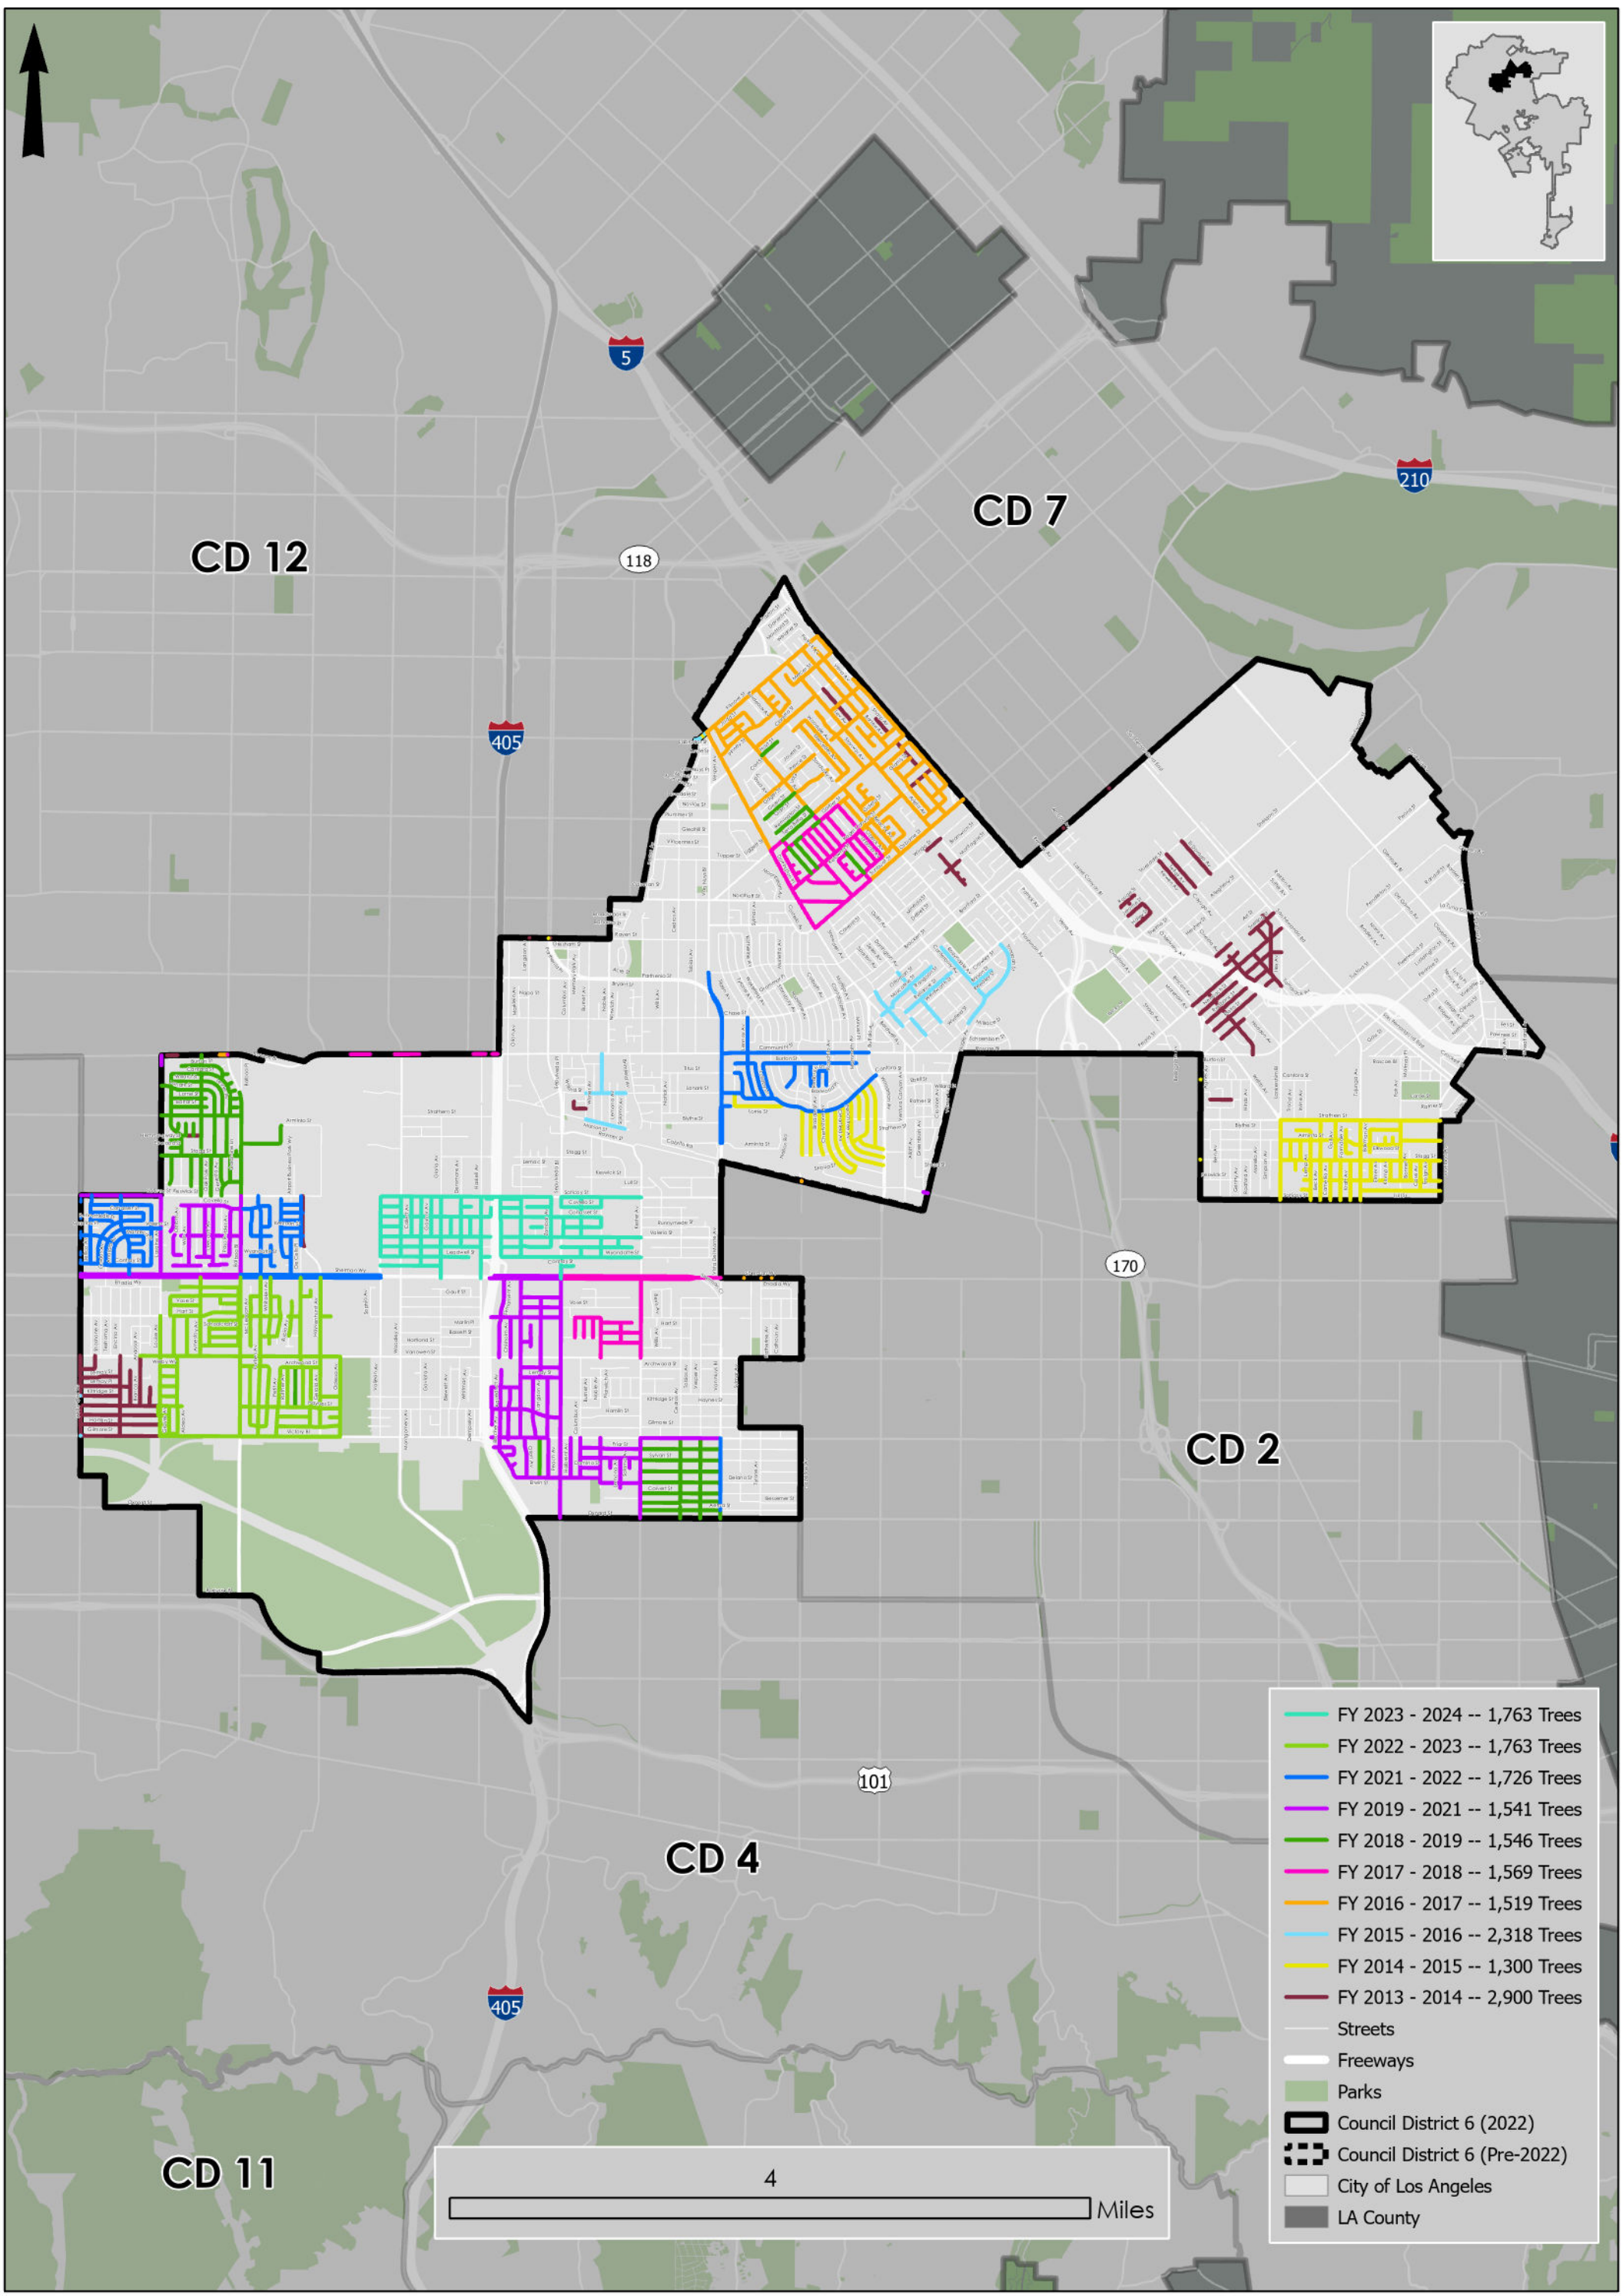

# Tree Trimming Council District 6

	FY 2023 - 2024 -- 1,763 Trees
	FY 2022 - 2023 -- 1,763 Trees
	FY 2021 - 2022 -- 1,726 Trees
	FY 2019 - 2021 -- 1,541 Trees
	FY 2018 - 2019 -- 1,546 Trees
	FY 2017 - 2018 -- 1,569 Trees
	FY 2016 - 2017 -- 1,519 Trees
	FY 2015 - 2016 -- 2,318 Trees
	FY 2014 - 2015 -- 1,300 Trees
	FY 2013 - 2014 -- 2,900 Trees
	Streets
	Freeways
	Parks
	Council District 6 (2022)
	Council District 6 (Pre-2022)
	City of Los Angeles
	LA County

4 Miles