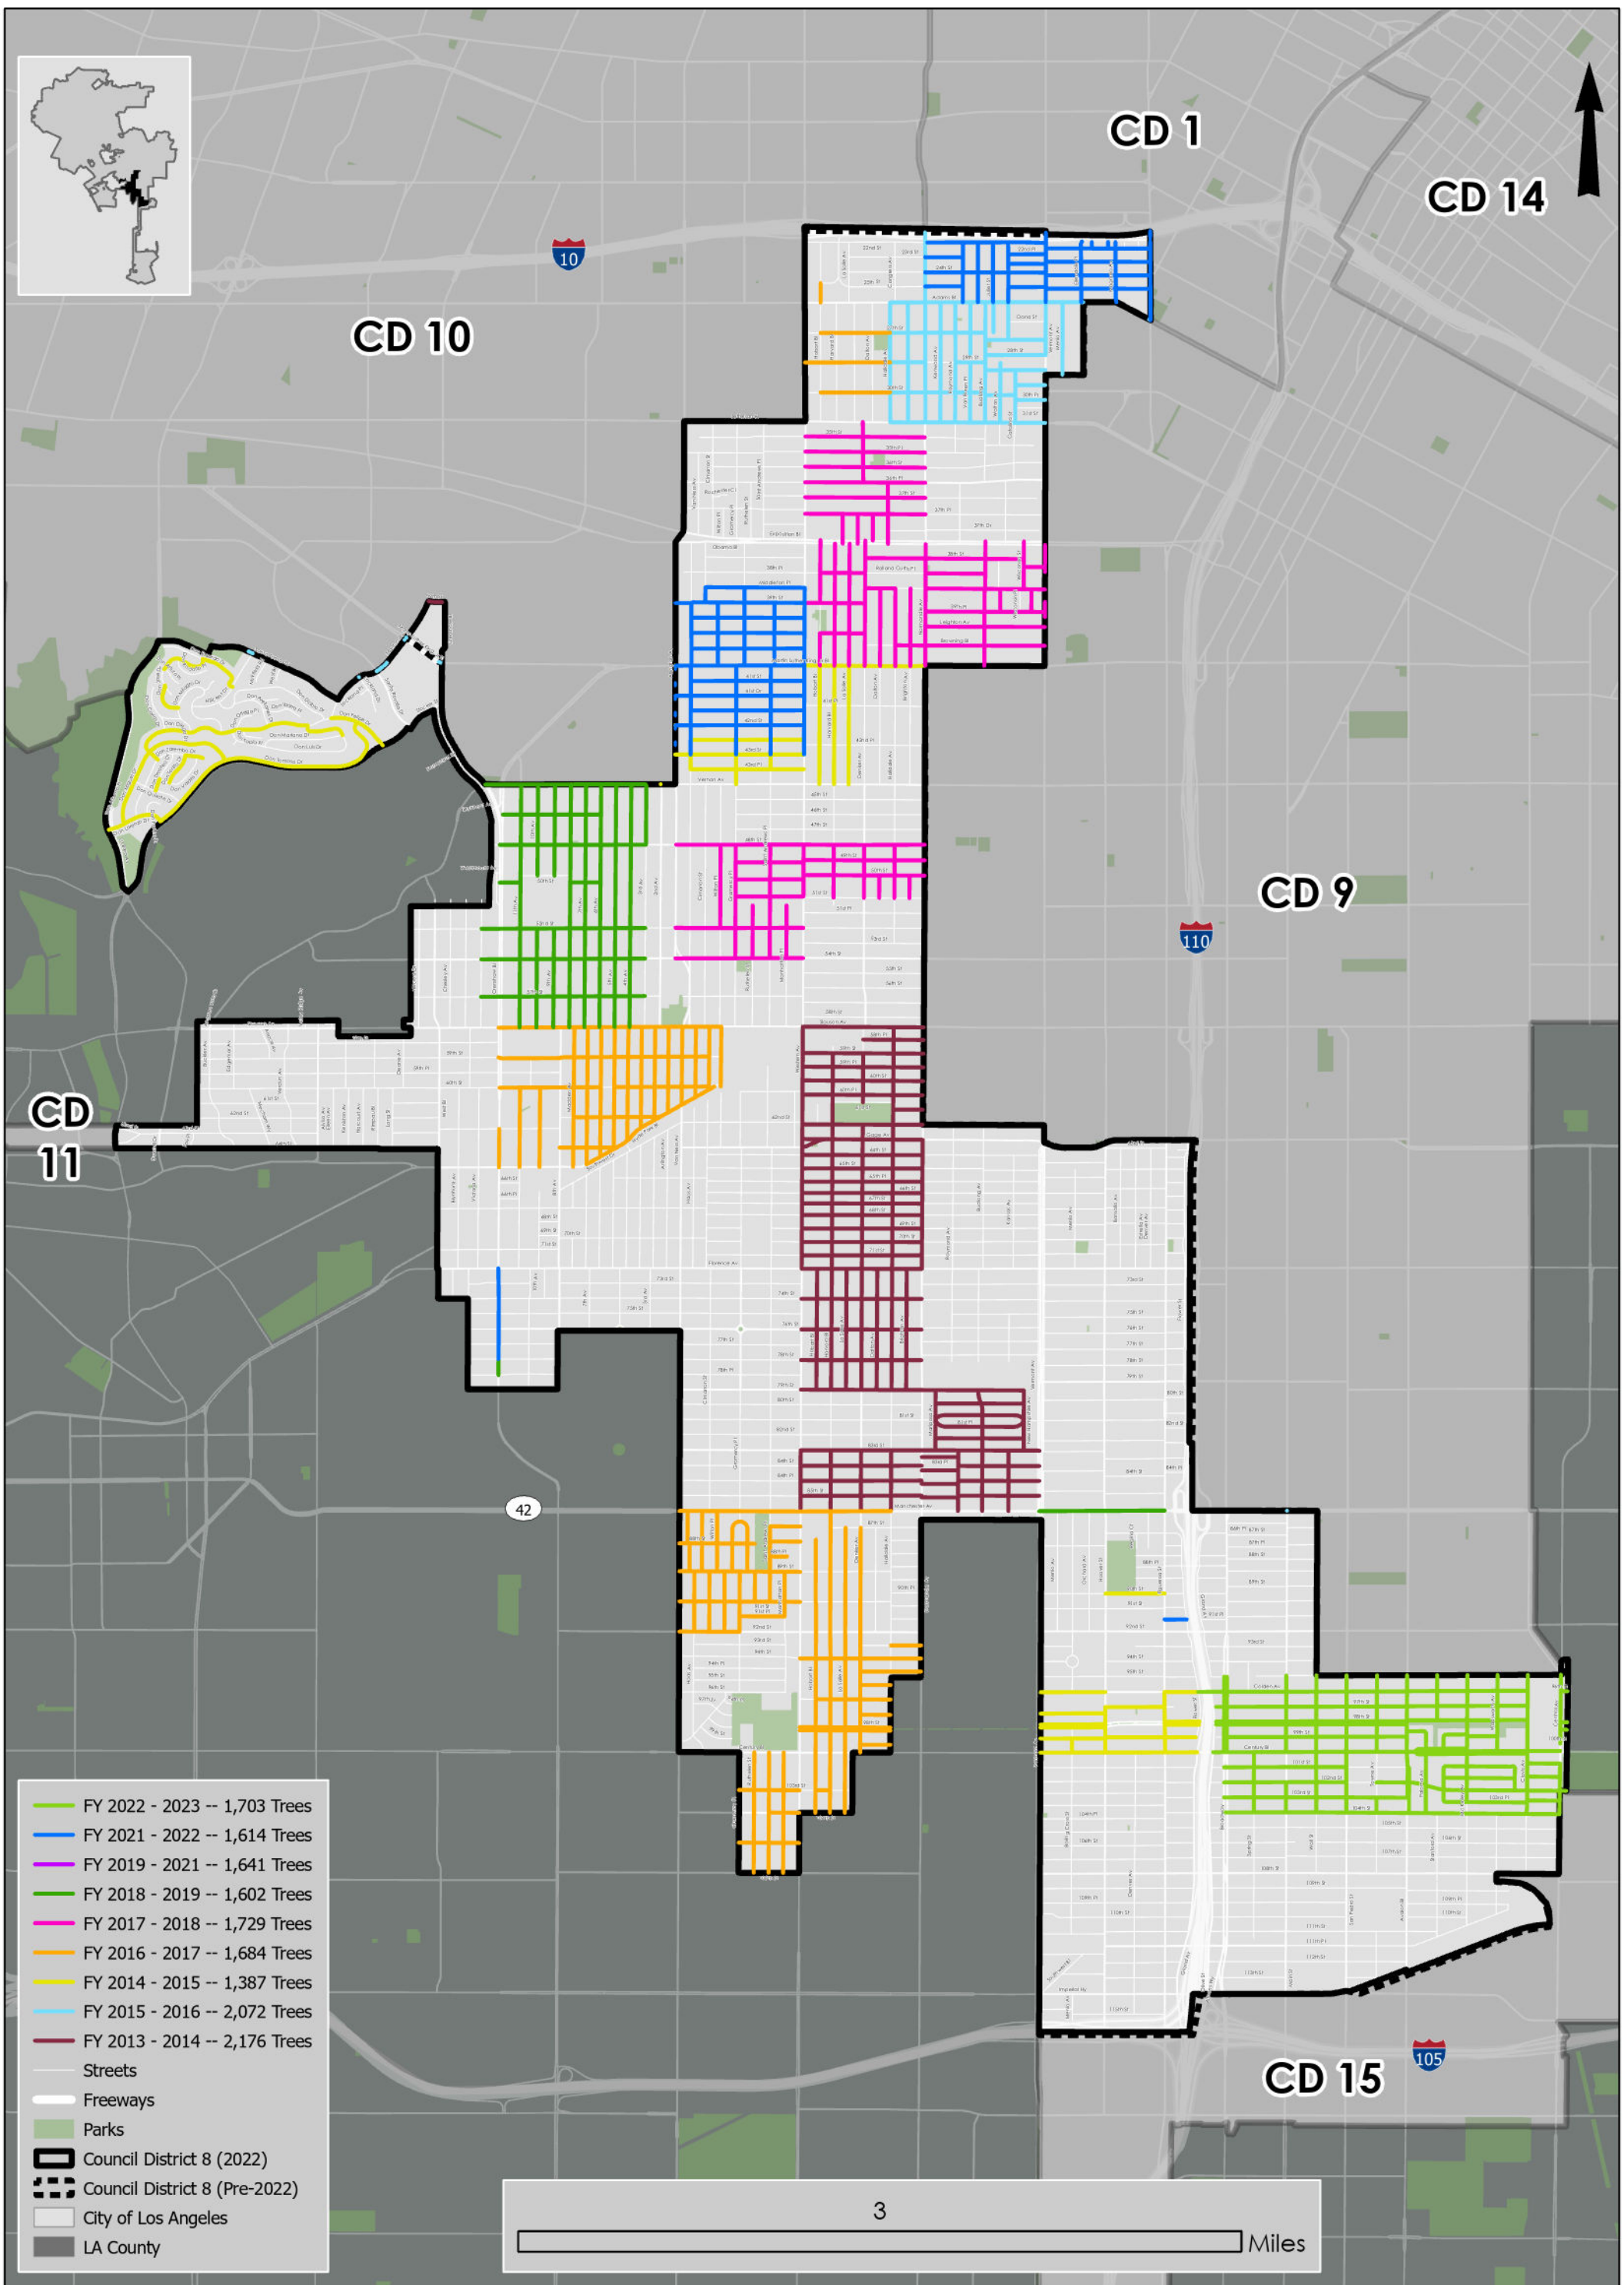

Tree Trimming Council District 8

- FY 2022 - 2023 -- 1,703 Trees
- FY 2021 - 2022 -- 1,614 Trees
- FY 2019 - 2021 -- 1,641 Trees
- FY 2018 - 2019 -- 1,602 Trees
- FY 2017 - 2018 -- 1,729 Trees
- FY 2016 - 2017 -- 1,684 Trees
- FY 2014 - 2015 -- 1,387 Trees
- FY 2015 - 2016 -- 2,072 Trees
- FY 2013 - 2014 -- 2,176 Trees
- Streets
- Freeways
- Parks
- Council District 8 (2022)
- Council District 8 (Pre-2022)
- City of Los Angeles
- LA County