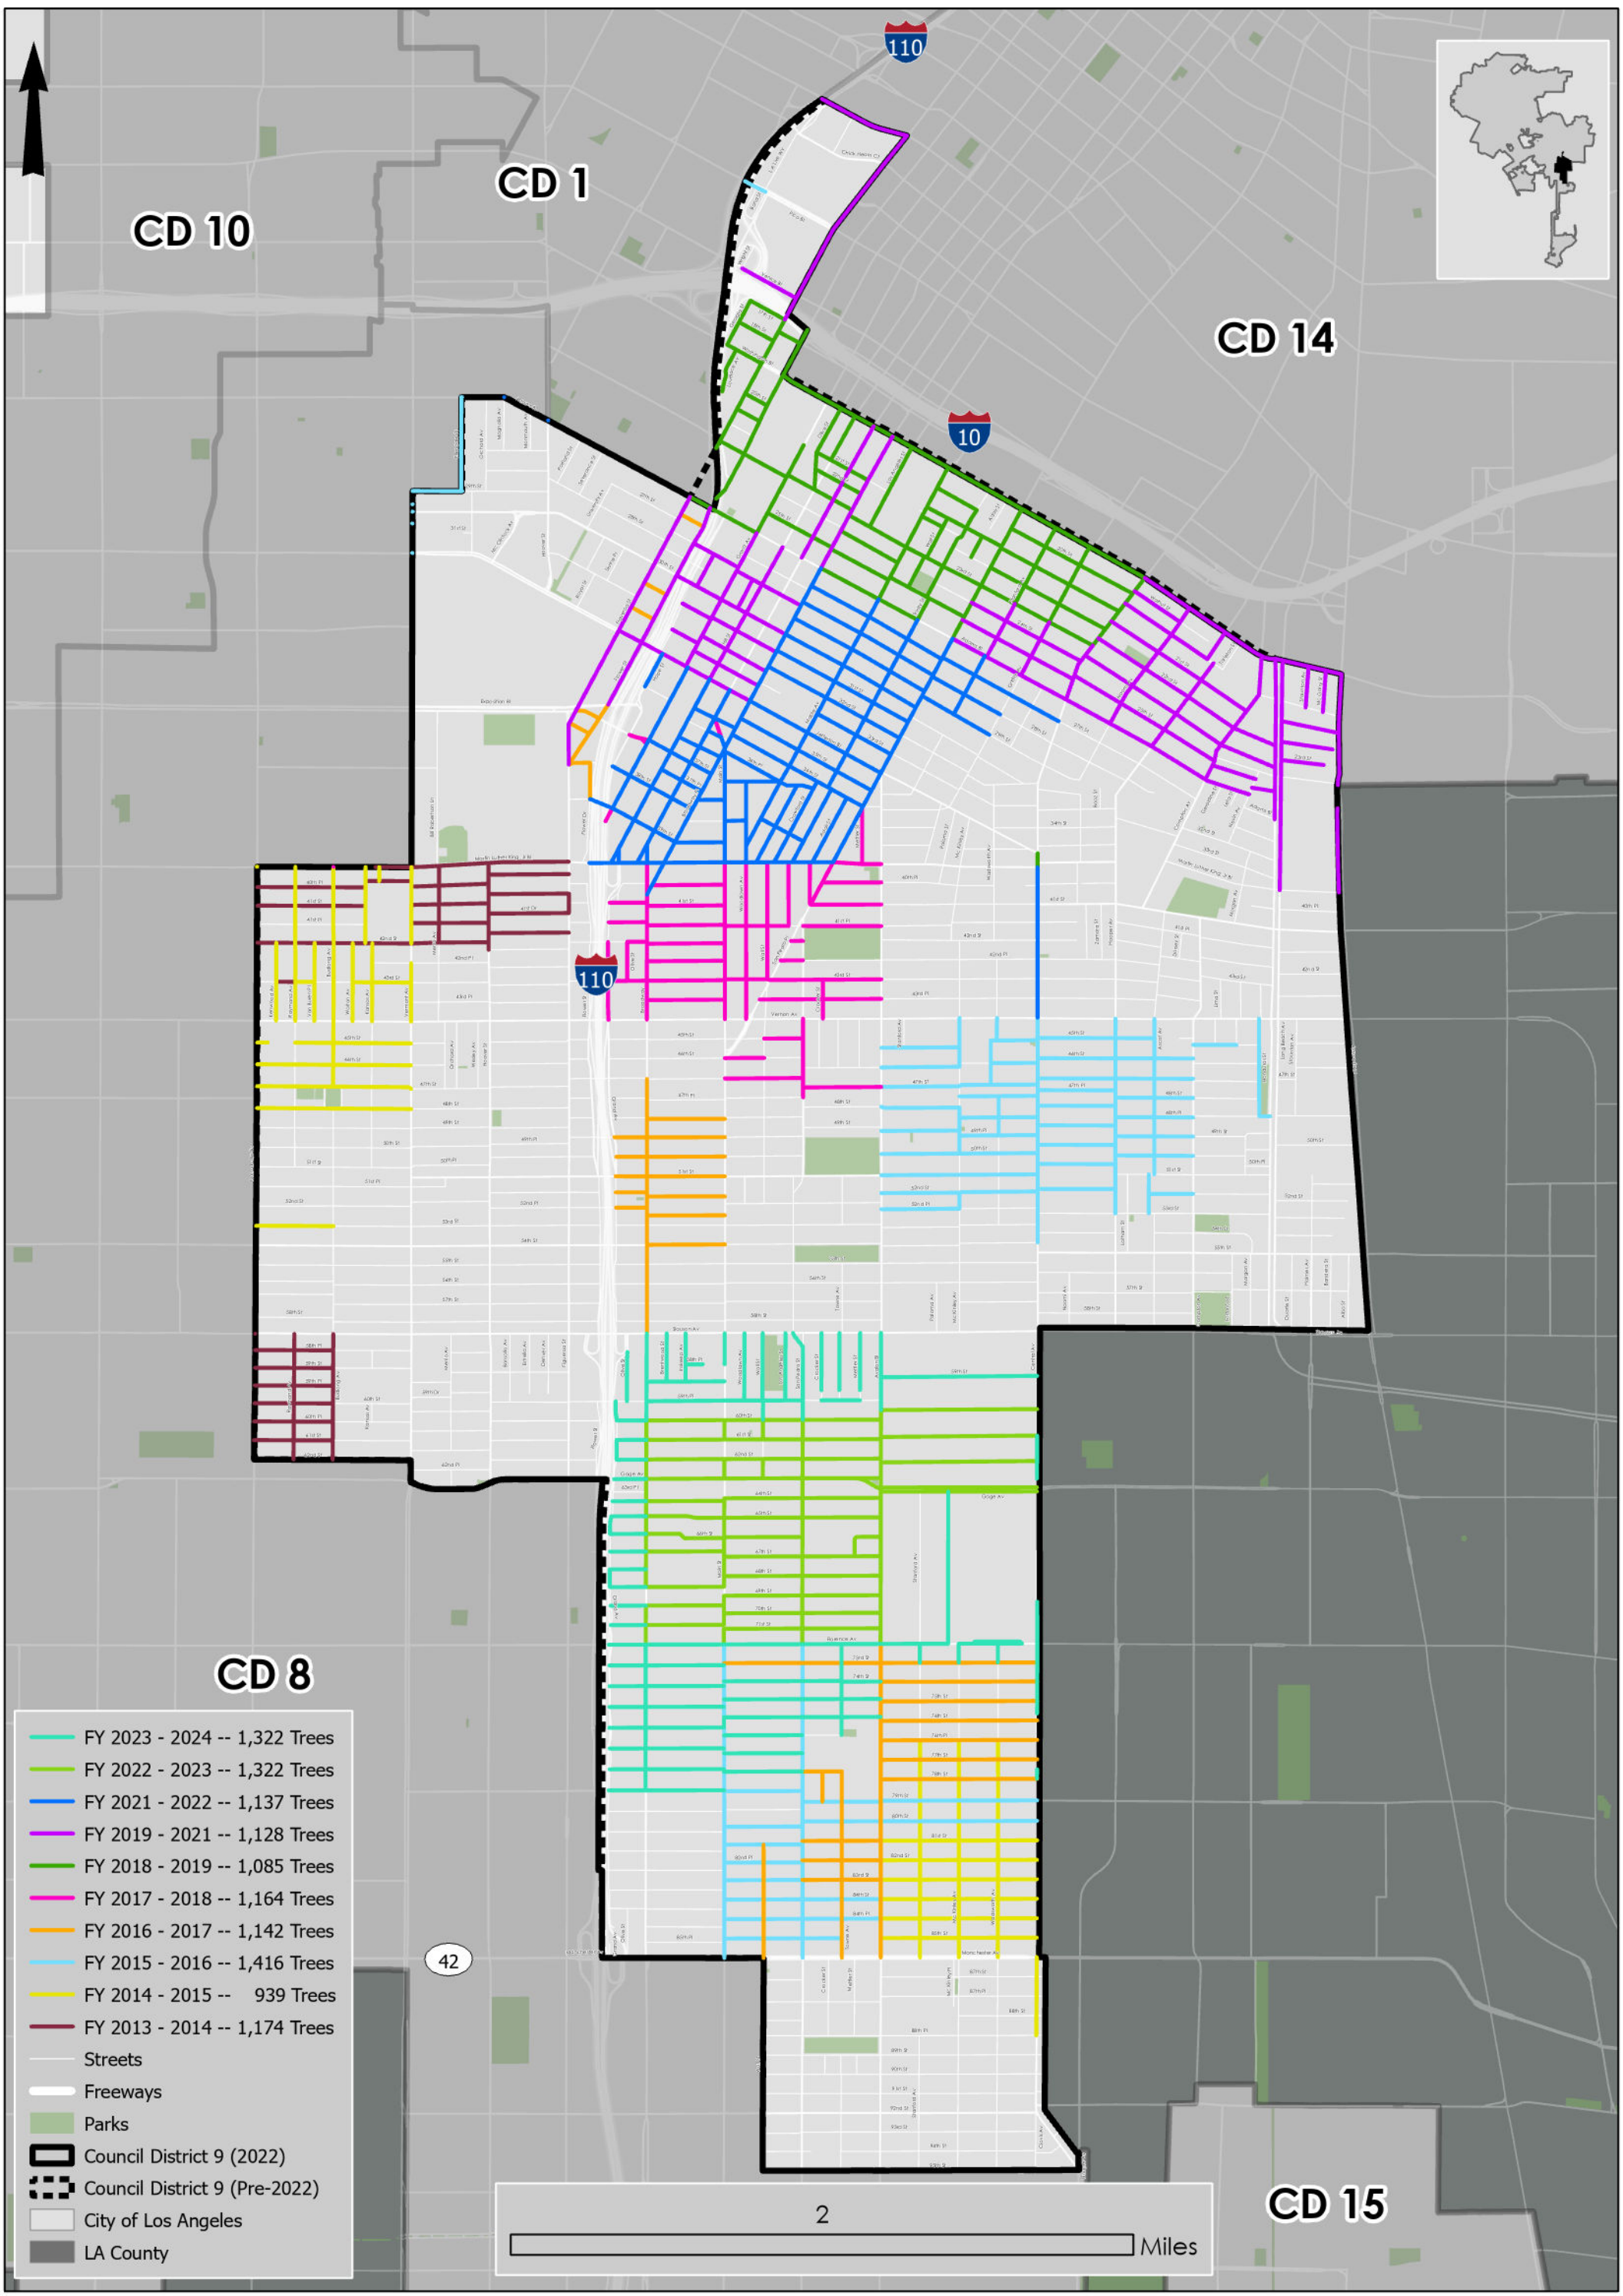

# Tree Trimming Council District 9

- FY 2023 - 2024 -- 1,322 Trees
- FY 2022 - 2023 -- 1,322 Trees
- FY 2021 - 2022 -- 1,137 Trees
- FY 2019 - 2021 -- 1,128 Trees
- FY 2018 - 2019 -- 1,085 Trees
- FY 2017 - 2018 -- 1,164 Trees
- FY 2016 - 2017 -- 1,142 Trees
- FY 2015 - 2016 -- 1,416 Trees
- FY 2014 - 2015 -- 939 Trees
- FY 2013 - 2014 -- 1,174 Trees
- Streets
- Freeways
- Parks
- Council District 9 (2022)
- Council District 9 (Pre-2022)
- City of Los Angeles
- LA County

2 Miles